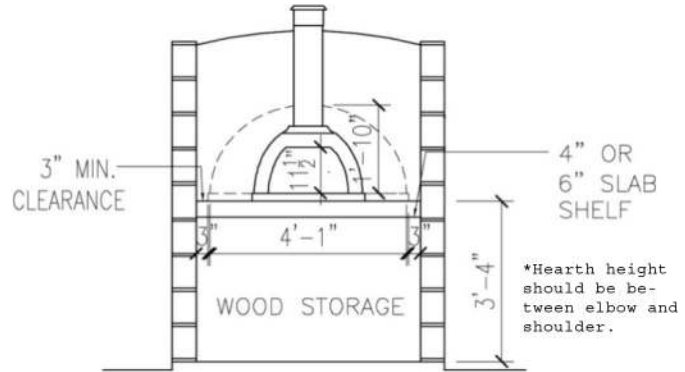

Toscano - Precast Wood Fired Oven

Dimensions

Internal Height:	19"
External Height:	22"
Internal Diameter:	42"
External Diameter:	49"
Mouth Height:	11.5"
Mouth Width:	16.5"
Weight:	650 lbs

OPTIONAL SHELF EXTENSION
VARIES FROM 24"–48"