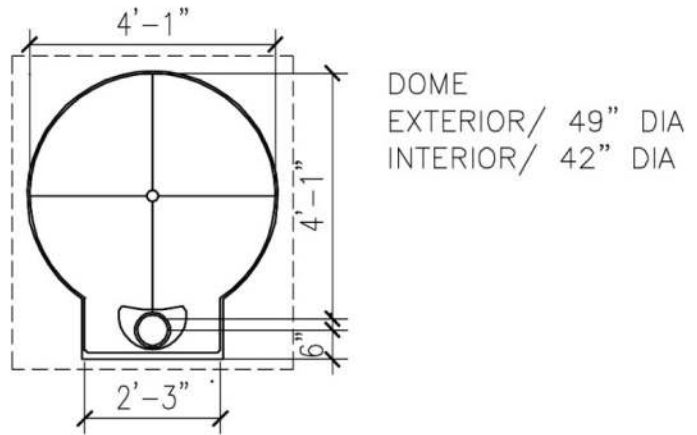

Toscano - Precast Wood Fired Oven

Dimensions

Internal Height:	19"
External Height:	22"
Internal Diameter:	42"
External Diameter:	49"
Mouth Height:	11.5"
Mouth Width:	16.5"
Weight:	650 lbs

OPTIONAL SHELF EXTENSION
VARIES FROM 24"-48"