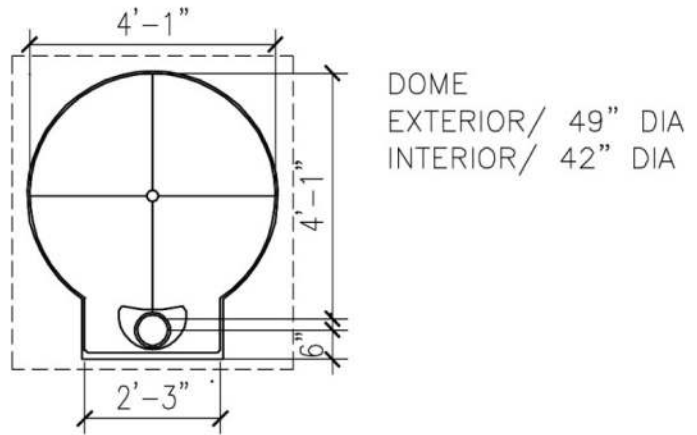

Toscano - Precast Wood Fired Oven

Dimensions

Internal Height:	19"
External Height:	22"
Internal Diameter:	42"
External Diameter:	49"
Mouth Height:	11.5"
Mouth Width:	16.5"
Weight:	650 lbs

OPTIONAL SHELF EXTENSION
VARIES FROM 24"–48"