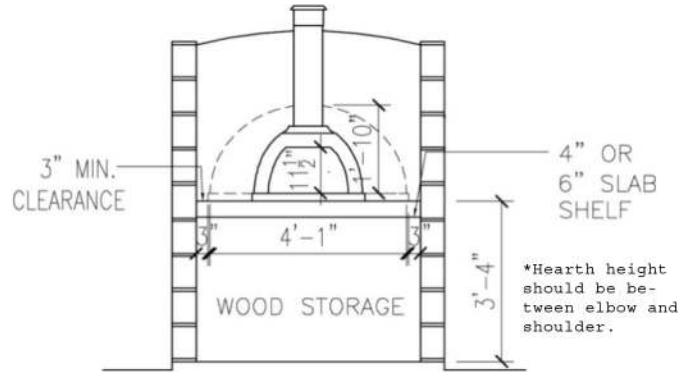

Toscano - Precast Wood Fired Oven

Dimensions

Internal Height:	19"
External Height:	22"
Internal Diameter:	42"
External Diameter:	49"
Mouth Height:	11.5"
Mouth Width:	16.5"
Weight:	650 lbs

OPTIONAL SHELF EXTENSION
VARIES FROM 24"-48"