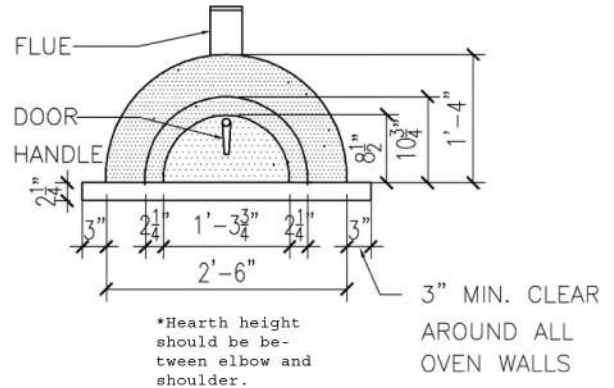

### Dimensions

Internal Height:	13"
Internal Dimensions:	22" x 22"
External Dimensions:	30" x 30"
Mouth Height:	10.25"
Mouth Width:	16"
Weight:	347 lbs

- Assembles in as little as one hour
- 7 Piece, pre-cast modular kit
- Can reach temperatures in excess of 700° F
- Made of lightweight modern refractory elements
- Designed to be custom finished to fit any style
- Can be installed indoors or out
- Floor pre-tiled with fire bricks
- High Performance in a space saving design