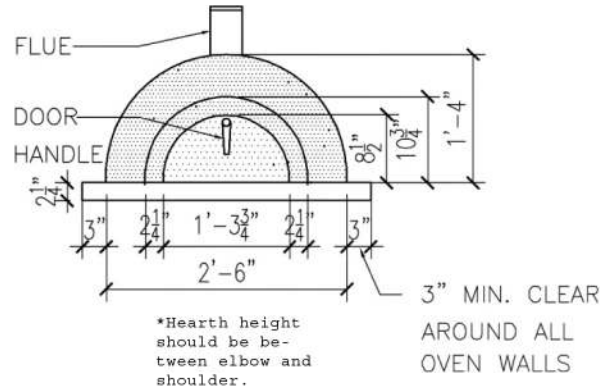

### Dimensions

Internal Height:	13"
Internal Dimensions:	22" x 22"
External Dimensions:	30" x 30"
Mouth Height:	10.25"
Mouth Width:	16"
Weight:	347 lbs

- Assembles in as little as one hour
- 7 Piece, pre-cast modular kit
- Can reach temperatures in excess of 700° F
- Made of lightweight modern refractory elements
- Designed to be custom finished to fit any style
- Can be installed indoors or out
- Floor pre-tiled with fire bricks
- High Performance in a space saving design