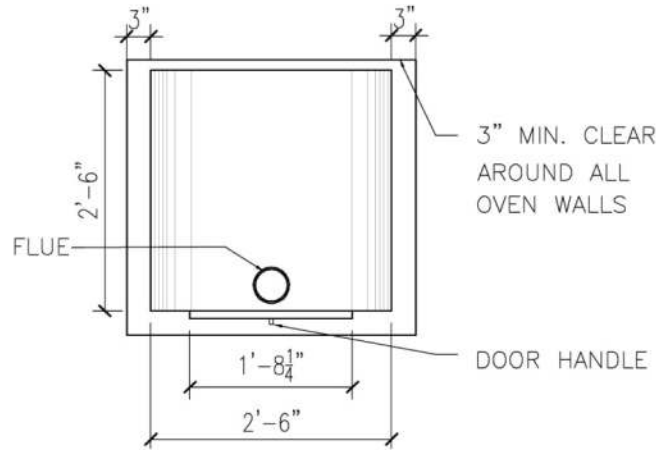

### Dimensions

Internal Height:	13"
Internal Dimensions:	22" x 22"
External Dimensions:	30" x 30"
Mouth Height:	10.25"
Mouth Width:	16"
Weight:	347 lbs

- Assembles in as little as one hour
- 7 Piece, pre-cast modular kit
- Can reach temperatures in excess of 700° F
- Made of lightweight modern refractory elements
- Designed to be custom finished to fit any style
- Can be installed indoors or out
- Floor pre-tiled with fire bricks
- High Performance in a space saving design