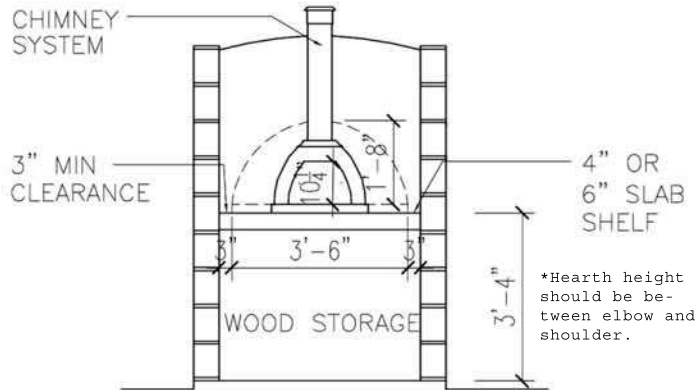

DOMES
EXTERIOR/ 42" DIA
INTERIOR/ 33" DIA

OPTIONAL SHELF EXTENSION
VARIES FROM 24"–48"