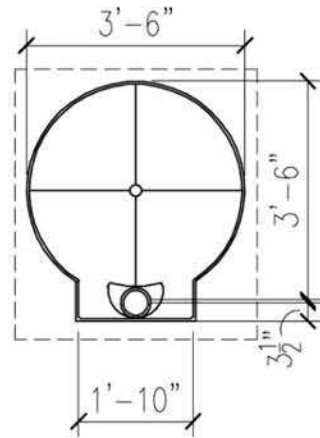

### Dimensions

Internal Height:	17"
External Height:	20"
Internal Diameter:	33"
External Diameter:	42"
Mouth Height:	10.25"
Mouth Width:	16.5"
Weight:	441 lbs

DOMES  
EXTERIOR/ 42" DIA  
INTERIOR/ 33" DIA